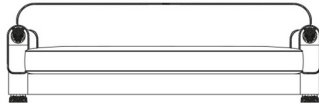

Empire

SOFAS

Empire

SOFAS

Sofa with structure in poplar wood and foam. Upholstery in fabric or leather from the collection. Carved lion heads and feet in antique gold leaf or brown flocked.

EMP.211.B

2-seater sofa

EMP.211.A

3-seater sofa

EMP.221.A

Armchair

Standard features

L 220 D 110 H 80 cm
L 86.61 D 43.31 H 31.5 in

Standard features

L 280 D 110 H 80 cm
L 110.24 D 43.31 H 31.5 in

Standard features

L 100 D 106 H 80 cm
L 39.37 D 41.73 H 31.5 in

Empire

SOFAS

UPHOLSTERY

Leather cat. A

Leather cat. B

Fabric cat. A