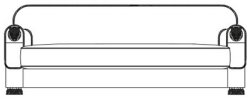

Empire

SOFAS

Empire

SOFAS

Sofa with structure in poplar wood and foam. Upholstery in fabric or leather from the collection. Carved lion heads and feet in antique gold leaf or brown flocked.

EMP.211.B

2-seater sofa

EMP.211.A

3-seater sofa

EMP.221.A

Armchair

Standard features

L 220 D 110 H 80 cm
L 86.61 D 43.31 H 31.5 in

Standard features

L 280 D 110 H 80 cm
L 110.24 D 43.31 H 31.5 in

Standard features

L 100 D 106 H 80 cm
L 39.37 D 41.73 H 31.5 in

Empire

SOFAS

UPHOLSTERY

Leather cat. A

Leather cat. B

Fabric cat. A