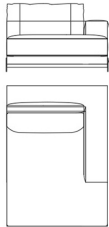

CAI.213.B

Modular sofa 245 with arm (right)

Standard features  
L 245 D 110 H 78 cm  
L 96.46 D 43.31 H 30.71 in

CAI.213.C

Modular sofa 205 with arm (left)

Standard features  
L 205 D 110 H 78 cm  
L 80.71 D 43.31 H 30.71 in

CAI.213.D

Modular sofa 205 with arm (right)

Standard features  
L 205 D 110 H 78 cm  
L 80.71 D 43.31 H 30.71 in

CAI.213.G

Modular "meridiana" with arm  
(left)

Standard features

L 250 D 115 H 78 cm  
L 98.43 D 45.28 H 30.71 in

CAI.213.H

Modular "meridiana" with arm  
(right)

Standard features

L 250 D 115 H 78 cm  
L 98.43 D 45.28 H 30.71 in

CAI.213.E

Modular chaise longue with arm  
(left)

Standard features

L 115 D 160 H 78 cm  
L 45.28 D 62.99 H 30.71 in

CAI.213.F

Modular chaise longue with arm  
(right)

Standard features

L 115 D 160 H 78 cm  
L 45.28 D 62.99 H 30.71 in