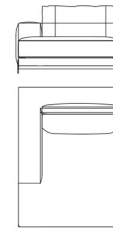

Standard features  
L 230 D 110 H 78 cm  
L 90.55 D 43.31 H 30.71 in

CAI.211.A

3-seater sofa

Standard features  
L 270 D 110 H 78 cm  
L 106.3 D 43.31 H 30.71 in

CAI.213.A

Modular sofa 245 with arm (left)

Standard features  
L 245 D 110 H 78 cm  
L 96.46 D 43.31 H 30.71 in

CAI.213.B

Modular sofa 245 with arm (right)

Standard features  
L 245 D 110 H 78 cm  
L 96.46 D 43.31 H 30.71 in

CAI.213.C

Modular sofa 205 with arm (left)

Standard features  
L 205 D 110 H 78 cm  
L 80.71 D 43.31 H 30.71 in

CAI.213.D

Modular sofa 205 with arm (right)

Standard features  
L 205 D 110 H 78 cm  
L 80.71 D 43.31 H 30.71 in

CAI.213.G

Modular "meridiana" with arm  
(left)

Standard features

L 250 D 115 H 78 cm  
L 98.43 D 45.28 H 30.71 in

CAI.213.H

Modular "meridiana" with arm  
(right)

Standard features

L 250 D 115 H 78 cm  
L 98.43 D 45.28 H 30.71 in

CAI.213.E

Modular chaise longue with arm  
(left)

Standard features

L 115 D 160 H 78 cm  
L 45.28 D 62.99 H 30.71 in