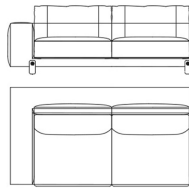

Standard features  
L 230 D 110 H 78 cm  
L 90.55 D 43.31 H 30.71 in

CAI.211.A

3-seater sofa

Standard features  
L 270 D 110 H 78 cm  
L 106.3 D 43.31 H 30.71 in

CAI.213.A

Modular sofa 245 with arm (left)

Standard features  
L 245 D 110 H 78 cm  
L 96.46 D 43.31 H 30.71 in

CAI.213.B

Modular sofa 245 with arm (right)

Standard features  
L 245 D 110 H 78 cm  
L 96.46 D 43.31 H 30.71 in

CAI.213.C

Modular sofa 205 with arm (left)

Standard features  
L 205 D 110 H 78 cm  
L 80.71 D 43.31 H 30.71 in

CAI.213.D

Modular sofa 205 with arm (right)

Standard features  
L 205 D 110 H 78 cm  
L 80.71 D 43.31 H 30.71 in

CAI.213.G

Modular "meridiana" with arm  
(left)

Standard features

L 250 D 115 H 78 cm  
L 98.43 D 45.28 H 30.71 in

CAI.213.H

Modular "meridiana" with arm  
(right)

Standard features

L 250 D 115 H 78 cm  
L 98.43 D 45.28 H 30.71 in

CAI.213.E

Modular chaise longue with arm  
(left)

Standard features

L 115 D 160 H 78 cm  
L 45.28 D 62.99 H 30.71 in