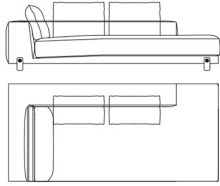

Standard features  
L 230 D 110 H 78 cm  
L 90.55 D 43.31 H 30.71 in

CAI.211.A

3-seater sofa

Standard features  
L 270 D 110 H 78 cm  
L 106.3 D 43.31 H 30.71 in

CAI.213.A

Modular sofa 245 with arm (left)

Standard features  
L 245 D 110 H 78 cm  
L 96.46 D 43.31 H 30.71 in

CAI.213.B

Modular sofa 245 with arm (right)

Standard features  
L 245 D 110 H 78 cm  
L 96.46 D 43.31 H 30.71 in

CAI.213.C

Modular sofa 205 with arm (left)

Standard features  
L 205 D 110 H 78 cm  
L 80.71 D 43.31 H 30.71 in

CAI.213.D

Modular sofa 205 with arm (right)

Standard features  
L 205 D 110 H 78 cm  
L 80.71 D 43.31 H 30.71 in

CAI.213.G

Modular "meridiana" with arm  
(left)

Standard features

L 250 D 115 H 78 cm  
L 98.43 D 45.28 H 30.71 in

CAI.213.H

Modular "meridiana" with arm  
(right)

Standard features

L 250 D 115 H 78 cm  
L 98.43 D 45.28 H 30.71 in

CAI.213.E

Modular chaise longue with arm  
(left)

Standard features

L 115 D 160 H 78 cm  
L 45.28 D 62.99 H 30.71 in