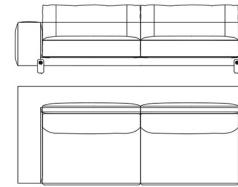

Standard features  
L 230 D 110 H 78 cm  
L 90.55 D 43.31 H 30.71 in

CAI.211.A

3-seater sofa

Standard features  
L 270 D 110 H 78 cm  
L 106.3 D 43.31 H 30.71 in

CAI.213.A

Modular sofa 245 with arm (left)

Standard features  
L 245 D 110 H 78 cm  
L 96.46 D 43.31 H 30.71 in

CAI.213.B

Modular sofa 245 with arm (right)

Standard features  
L 245 D 110 H 78 cm  
L 96.46 D 43.31 H 30.71 in

CAI.213.C

Modular sofa 205 with arm (left)

Standard features  
L 205 D 110 H 78 cm  
L 80.71 D 43.31 H 30.71 in

CAI.213.D

Modular sofa 205 with arm (right)

Standard features  
L 205 D 110 H 78 cm  
L 80.71 D 43.31 H 30.71 in

CAI.213.G

Modular "meridiana" with arm  
(left)

Standard features

L 250 D 115 H 78 cm  
L 98.43 D 45.28 H 30.71 in

CAI.213.H

Modular "meridiana" with arm  
(right)

Standard features

L 250 D 115 H 78 cm  
L 98.43 D 45.28 H 30.71 in

CAI.213.E

Modular chaise longue with arm  
(left)

Standard features

L 115 D 160 H 78 cm  
L 45.28 D 62.99 H 30.71 in