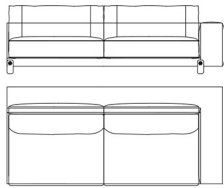

Standard features  
L 230 D 110 H 78 cm  
L 90.55 D 43.31 H 30.71 in

CAI.211.A

3-seater sofa

Standard features  
L 270 D 110 H 78 cm  
L 106.3 D 43.31 H 30.71 in

CAI.213.A

Modular sofa 245 with arm (left)

Standard features  
L 245 D 110 H 78 cm  
L 96.46 D 43.31 H 30.71 in

CAI.213.B

Modular sofa 245 with arm (right)

Standard features  
L 245 D 110 H 78 cm  
L 96.46 D 43.31 H 30.71 in

CAI.213.C

Modular sofa 205 with arm (left)

Standard features  
L 205 D 110 H 78 cm  
L 80.71 D 43.31 H 30.71 in

CAI.213.D

Modular sofa 205 with arm (right)

Standard features  
L 205 D 110 H 78 cm  
L 80.71 D 43.31 H 30.71 in

CAI.213.G

Modular "meridiana" with arm  
(left)

Standard features

L 250 D 115 H 78 cm  
L 98.43 D 45.28 H 30.71 in

CAI.213.H

Modular "meridiana" with arm  
(right)

Standard features

L 250 D 115 H 78 cm  
L 98.43 D 45.28 H 30.71 in

CAI.213.E

Modular chaise longue with arm  
(left)

Standard features

L 115 D 160 H 78 cm  
L 45.28 D 62.99 H 30.71 in