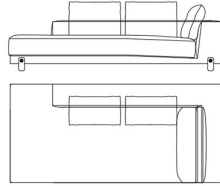

Standard features  
L 230 D 110 H 78 cm  
L 90.55 D 43.31 H 30.71 in

CAI.211.A

3-seater sofa

Standard features  
L 270 D 110 H 78 cm  
L 106.3 D 43.31 H 30.71 in

CAI.213.A

Modular sofa 245 with arm (left)

Standard features  
L 245 D 110 H 78 cm  
L 96.46 D 43.31 H 30.71 in

CAI.213.B

Modular sofa 245 with arm (right)

Standard features  
L 245 D 110 H 78 cm  
L 96.46 D 43.31 H 30.71 in

CAI.213.C

Modular sofa 205 with arm (left)

Standard features  
L 205 D 110 H 78 cm  
L 80.71 D 43.31 H 30.71 in

CAI.213.D

Modular sofa 205 with arm (right)

Standard features  
L 205 D 110 H 78 cm  
L 80.71 D 43.31 H 30.71 in

CAI.213.G

Modular "meridiana" with arm  
(left)

Standard features

L 250 D 115 H 78 cm  
L 98.43 D 45.28 H 30.71 in

CAI.213.H

Modular "meridiana" with arm  
(right)

Standard features

L 250 D 115 H 78 cm  
L 98.43 D 45.28 H 30.71 in

CAI.213.E

Modular chaise longue with arm  
(left)

Standard features

L 115 D 160 H 78 cm  
L 45.28 D 62.99 H 30.71 in