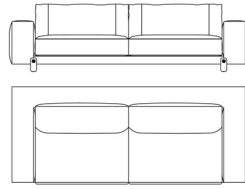

Standard features  
L 230 D 110 H 78 cm  
L 90.55 D 43.31 H 30.71 in

CAI.211.A

3-seater sofa

Standard features  
L 270 D 110 H 78 cm  
L 106.3 D 43.31 H 30.71 in

CAI.213.A

Modular sofa 245 with arm (left)

Standard features  
L 245 D 110 H 78 cm  
L 96.46 D 43.31 H 30.71 in

CAI.213.B

Modular sofa 245 with arm (right)

Standard features  
L 245 D 110 H 78 cm  
L 96.46 D 43.31 H 30.71 in

CAI.213.C

Modular sofa 205 with arm (left)

Standard features  
L 205 D 110 H 78 cm  
L 80.71 D 43.31 H 30.71 in

CAI.213.D

Modular sofa 205 with arm (right)

Standard features  
L 205 D 110 H 78 cm  
L 80.71 D 43.31 H 30.71 in

CAI.213.G

Modular "meridiana" with arm  
(left)

Standard features

L 250 D 115 H 78 cm  
L 98.43 D 45.28 H 30.71 in

CAI.213.H

Modular "meridiana" with arm  
(right)

Standard features

L 250 D 115 H 78 cm  
L 98.43 D 45.28 H 30.71 in

CAI.213.E

Modular chaise longue with arm  
(left)

Standard features

L 115 D 160 H 78 cm  
L 45.28 D 62.99 H 30.71 in