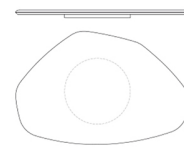

TUK.231.A

Central table

Standard features
L 139 D 81 H 13 cm
L 54.72 H 5.12 in

TUK.231.B

Central table

Standard features
L 139 D 88 H 19 cm
L 54.72 H 7.48 in

TUK.231.C

Central table

Standard features
L 158 D 103 H 7 cm
L 62.2 H 2.76 in