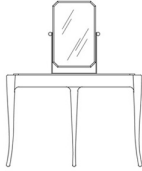

Corner

NIGHT UNITS

Corner

NIGHT UNITS

Structure in multilayer and beechwood. Night stand and chest of drawers with glossy lacquered top or brown RAL 8022 lacquered glass. Glossy or mat lacquered base. Drawers covered with leather/ecoleather from the collection or lacquered finishing. Optional marble top cat. A from the collection and base covering. Dressing table with structure in glossy lacquered finishing, top in lacquered finishing or leather/ecoleather from the collection. "Jewel handles" in melted brass available in platinum or golden finishing. Inside finishing in microfiber.

COR.341.A

Dressing table with mirror

Standard features

L 110 D 59 H 140 cm
L 43.31 D 23.23 H 55.12 in

Corner

NIGHT UNITS

UPHOLSTERY

Leather cat. A
Leather cat. B
Eco-leather
Python skin
Cavallino laser