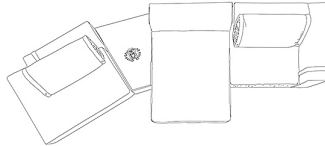

Smoking

MODULAR SOFAS

Smoking

MODULAR SOFAS

Modular sofa with structure in poplar wood and foam. Upholstery in fabric or leather from the collection. Side table in natural/bronze mirror or lacquered finishing. Tray top in leather for rectangular table only. Optional back cushions.

Composition A

Modular sofa

Composition B

Modular sofa

Composition C

Modular sofa

Standard features

L 303 D 170 H 60 cm
L 119.29 D 66.93 H 23.62 in

Standard features

L 453 D 190 H 60 cm
L 178.35 D 74.8 H 23.62 in

Standard features

L 406 D 170 H 60 cm
L 159.84 D 66.93 H 23.62 in

SMO.213.A

Modular sofa with armrest (right)

SMO.213.F

Modular sofa with armrest (left)

SMO.213.B

Modular sofa with short back (right)

Standard features

L 130 D 113 H 60 cm
L 51.18 D 44.49 H 23.62 in

Standard features

L 130 D 113 H 60 cm
L 51.18 D 44.49 H 23.62 in

Standard features

L 140 D 113 H 60 cm
L 55.12 D 44.49 H 23.62 in