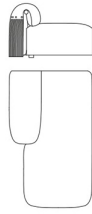

Modular sofa

Standard features
L 260 D 103 H 67 cm
L 102.36 D 40.55 H 26.38 in

MAW.213.A

Modular sofa with armrest (left)

Standard features
L 130 D 103 H 67 cm
L 51.18 D 40.55 H 26.38 in

MAW.213.B

Modular sofa with armrest (right)

Standard features
L 130 D 103 H 67 cm
L 51.18 D 40.55 H 26.38 in

MAW.213.D

Modular corner

Standard features
L 103 D 103 H 67 cm
L 40.55 D 40.55 H 26.38 in

MAW.213.E

Modular dormeuse (left)

Standard features
L 130 D 177 H 67 cm
L 51.18 D 69.69 H 26.38 in

MAW.213.F

Modular dormeuse (right)

Standard features
L 130 D 177 H 67 cm
L 51.18 D 69.69 H 26.38 in

MAW.213.G

Modular terminal (left)

Standard features

L 103 D 170 H 67 cm
L 40.55 D 66.93 H 26.38 in

MAW.213.H

Modular terminal (right)

Standard features

L 103 D 170 H 67 cm
L 40.55 D 66.93 H 26.38 in

MAW.213.C

Modular sofa central

Standard features

L 91 D 103 H 67 cm
L 35.83 D 40.55 H 26.38 in

MAW.222.C