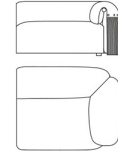

Modular sofa

Standard features
L 260 D 103 H 67 cm
L 102.36 D 40.55 H 26.38 in

MAW.213.A

Modular sofa with armrest (left)

Standard features
L 130 D 103 H 67 cm
L 51.18 D 40.55 H 26.38 in

MAW.213.B

Modular sofa with armrest (right)

Standard features
L 130 D 103 H 67 cm
L 51.18 D 40.55 H 26.38 in

MAW.213.D

Modular corner

Standard features
L 103 D 103 H 67 cm
L 40.55 D 40.55 H 26.38 in

MAW.213.E

Modular dormeuse (left)

Standard features
L 130 D 177 H 67 cm
L 51.18 D 69.69 H 26.38 in

MAW.213.F

Modular dormeuse (right)

Standard features
L 130 D 177 H 67 cm
L 51.18 D 69.69 H 26.38 in

MAW.213.G

Modular terminal (left)

Standard features

L 103 D 170 H 67 cm
L 40.55 D 66.93 H 26.38 in

MAW.213.H

Modular terminal (right)

Standard features

L 103 D 170 H 67 cm
L 40.55 D 66.93 H 26.38 in

MAW.213.C

Modular sofa central

Standard features

L 91 D 103 H 67 cm
L 35.83 D 40.55 H 26.38 in

MAW.222.C