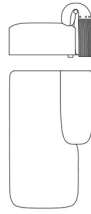

MAW.213.F

Modular dormeuse (right)

Standard features
L 130 D 177 H 67 cm
L 51.18 D 69.69 H 26.38 in

MAW.213.G

Modular terminal (left)

Standard features

L 103 D 170 H 67 cm
L 40.55 D 66.93 H 26.38 in

MAW.213.H

Modular terminal (right)

Standard features

L 103 D 170 H 67 cm
L 40.55 D 66.93 H 26.38 in

MAW.213.C

Modular sofa central

Standard features

L 91 D 103 H 67 cm
L 35.83 D 40.55 H 26.38 in

MAW.222.C