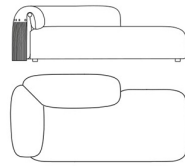

Modular sofa

Standard features
L 260 D 103 H 67 cm
L 102.36 D 40.55 H 26.38 in

MAW.213.A

Modular sofa with armrest (left)

Standard features
L 130 D 103 H 67 cm
L 51.18 D 40.55 H 26.38 in

MAW.213.B

Modular sofa with armrest (right)

MAW.213.F

Modular dormeuse (right)

Standard features
L 130 D 177 H 67 cm
L 51.18 D 69.69 H 26.38 in

MAW.213.G

Modular terminal (left)

Standard features

L 103 D 170 H 67 cm
L 40.55 D 66.93 H 26.38 in

MAW.213.H

Modular terminal (right)

Standard features

L 103 D 170 H 67 cm
L 40.55 D 66.93 H 26.38 in

MAW.213.C

Modular sofa central

Standard features

L 91 D 103 H 67 cm
L 35.83 D 40.55 H 26.38 in

MAW.222.C

Modular pouf

Standard features

L 91 D 91 H 40 cm
L 35.83 D 35.83 H 15.75 in

MAW.225.A

Dormeuse (left)

Standard features

L 210 D 103 H 67 cm
L 82.68 D 40.55 H 26.38 in

MAW.225.B