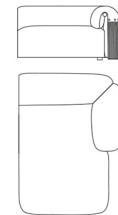

Modular sofa

Standard features
L 260 D 103 H 67 cm
L 102.36 D 40.55 H 26.38 in

MAW.213.A

Modular sofa with armrest (left)

Standard features
L 130 D 103 H 67 cm
L 51.18 D 40.55 H 26.38 in

MAW.213.B

Modular sofa with armrest (right)

Standard features
L 130 D 103 H 67 cm
L 51.18 D 40.55 H 26.38 in

MAW.213.D

Modular corner

Standard features
L 103 D 103 H 67 cm
L 40.55 D 40.55 H 26.38 in

MAW.213.E

Modular dormeuse (left)

Standard features
L 130 D 177 H 67 cm
L 51.18 D 69.69 H 26.38 in

MAW.213.F

Modular dormeuse (right)

Standard features
L 130 D 177 H 67 cm
L 51.18 D 69.69 H 26.38 in

MAW.213.G

Modular terminal (left)

Standard features

L 103 D 170 H 67 cm
L 40.55 D 66.93 H 26.38 in

MAW.213.H

Modular terminal (right)

Standard features

L 103 D 170 H 67 cm
L 40.55 D 66.93 H 26.38 in

MAW.213.C

Modular sofa central

Standard features

L 91 D 103 H 67 cm
L 35.83 D 40.55 H 26.38 in

MAW.222.C