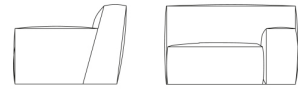

HAM.213.G

Modular sofa corner seat (G)

Standard features  
L 76 D 76 H 36 cm  
L 29.92 H 14.17 in

HAM.213.H

Modular sofa corner back (H)

Standard features  
L 115 D 115 H 72 cm  
L 45.28 H 28.35 in

HAM.213.I

Modular sofa seat dormeuse  
right (I)

Standard features  
L 130 D 123 H 36 cm  
L 51.18 H 14.17 in

HAM.213.J

Pouf (J) - end composition

Standard features  
L 115 D 100 H 36 cm  
L 45.28 H 14.17 in

HAM.213.K

Modular sofa seat dormeuse  
left (K)

Standard features  
L 130 D 123 H 36 cm  
L 51.18 H 14.17 in

HAM.213.L

Modular sofa armrest light  
(L)

Standard features  
L 25 D 75 H 52 cm  
L 9.84 H 20.47 in

HAM.213.O

Modular sofa with armrest  
right (O)

Standard features  
L 110 D 100 H 72 cm  
L 43.31 H 28.35 in

HAM.213.P

Modular sofa with armrest  
left (P)

Standard features  
L 110 D 100 H 72 cm  
L 43.31 H 28.35 in