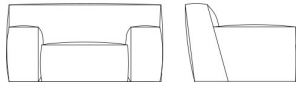

HAM.213.W

Modular sofa corner (W)

Standard features  
L 115 D 115 H 72 cm  
L 45.28 H 28.35 in

HAM.213.Y

Pouf (Y)

Standard features  
L 115 D 115 H 36 cm  
L 45.28 H 14.17 in

HAM.221.A

---