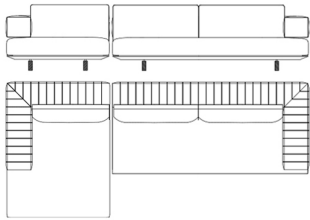

Aruba

MODULAR SOFAS

Modular sofa with structure in poplar wood and foam. Upholstery available in fabric or leather from the collection. Optional stripes on the seat. Legs in transparent plexiglass.

Composition with dormeuse

Modular sofa

Standard features
L 380 D 170 H 85 cm
L 149.61 D 66.93 H 33.46 in