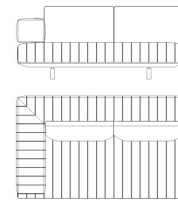

Composition with dormeuse

Standard features
L 380 D 170 H 85 cm
L 149.61 D 66.93 H 33.46 in

ARU.213.A

Modular dormeuse - left

Standard features
L 130 D 170 H 85 cm
L 51.18 D 66.93 H 33.46 in

ARU.213.B

Modular dormeuse - right

Standard features
L 130 D 170 H 85 cm
L 51.18 D 66.93 H 33.46 in

ARU.213.C

Modular sofa with arm - left

Standard features
L 250 D 115 H 85 cm
L 98.43 D 45.28 H 33.46 in

ARU.213.D

Modular sofa with arm - right

Standard features
L 250 D 105 H 85 cm
L 98.43 D 41.34 H 33.46 in

ARU.213.E

Modular sofa with arm - left

Standard features
L 210 D 115 H 85 cm
L 82.68 D 45.28 H 33.46 in

ARU.213.F

Modular sofa with arm - right

Standard features
L 210 D 115 H 85 cm
L 82.68 D 45.28 H 33.46 in

ARU.221.A

Armchair

Standard features
L 130 D 115 H 85 cm
L 51.18 D 45.28 H 33.46 in

ARU.211.A

3-seater sofa

Standard features
L 280 D 115 H 85 cm
L 110.24 D 45.28 H 33.46 in