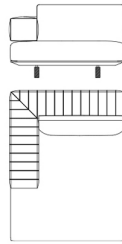

Modular sofa

Standard features
L 380 D 170 H 85 cm
L 149.61 D 66.93 H 33.46 in

ARU.213.A

Modular dormeuse (left)

Standard features
L 130 D 170 H 85 cm
L 51.18 D 66.93 H 33.46 in

ARU.213.B

Modular dormeuse (right)

Standard features
L 130 D 170 H 85 cm
L 51.18 D 66.93 H 33.46 in

ARU.213.C

Modular sofa with arm (left)

Standard features
L 250 D 115 H 85 cm
L 98.43 D 45.28 H 33.46 in

ARU.213.D

Modular sofa with arm (right)

Standard features
L 250 D 115 H 85 cm
L 98.43 D 45.28 H 33.46 in

ARU.213.E

Modular sofa with arm (left)

Standard features
L 210 D 115 H 85 cm
L 82.68 D 45.28 H 33.46 in

ARU.213.F

Modular sofa with arm (right)