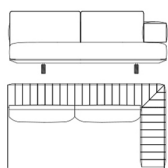

Modular sofa

Standard features
L 380 D 170 H 85 cm
L 149.61 D 66.93 H 33.46 in

ARU.213.A

Modular dormeuse (left)

Standard features
L 130 D 170 H 85 cm
L 51.18 D 66.93 H 33.46 in

ARU.213.B

Modular dormeuse (right)

Standard features
L 130 D 170 H 85 cm
L 51.18 D 66.93 H 33.46 in

ARU.213.C

Modular sofa with arm (left)

Standard features
L 250 D 115 H 85 cm
L 98.43 D 45.28 H 33.46 in

ARU.213.D

Modular sofa with arm (right)

Standard features
L 250 D 115 H 85 cm
L 98.43 D 45.28 H 33.46 in

ARU.213.E

Modular sofa with arm (left)

Standard features
L 210 D 115 H 85 cm
L 82.68 D 45.28 H 33.46 in

ARU.213.F

Modular sofa with arm (right)

Standard features

L 210 D 115 H 85 cm

L 82.68 D 45.28 H 33.46 in

Aruba

MODULAR SOFAS

UPHOLSTERY

Leather cat. A

Leather cat. B