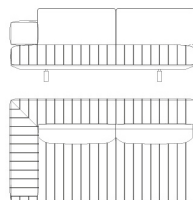

Composition with dormeuse

Standard features
L 380 D 170 H 85 cm
L 149.61 D 66.93 H 33.46 in

ARU.213.A

Modular dormeuse - left

Standard features
L 130 D 170 H 85 cm
L 51.18 D 66.93 H 33.46 in

ARU.213.B

Modular dormeuse - right

Standard features
L 130 D 170 H 85 cm
L 51.18 D 66.93 H 33.46 in

ARU.213.C

Modular sofa with arm - left

Standard features
L 250 D 115 H 85 cm
L 98.43 D 45.28 H 33.46 in

ARU.213.D

Modular sofa with arm - right

Standard features
L 250 D 105 H 85 cm
L 98.43 D 41.34 H 33.46 in

ARU.213.E

Modular sofa with arm - left

Standard features
L 210 D 115 H 85 cm
L 82.68 D 45.28 H 33.46 in

ARU.213.F

Modular sofa with arm - right

Standard features
L 210 D 115 H 85 cm
L 82.68 D 45.28 H 33.46 in

ARU.221.A

Armchair

Standard features
L 130 D 115 H 85 cm
L 51.18 D 45.28 H 33.46 in

ARU.211.A

3-seater sofa

Standard features
L 280 D 115 H 85 cm
L 110.24 D 45.28 H 33.46 in