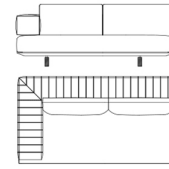

Modular sofa

Standard features
L 380 D 170 H 85 cm
L 149.61 D 66.93 H 33.46 in

ARU.213.A

Modular dormeuse (left)

Standard features
L 130 D 170 H 85 cm
L 51.18 D 66.93 H 33.46 in

ARU.213.B

Modular dormeuse (right)

Standard features
L 130 D 170 H 85 cm
L 51.18 D 66.93 H 33.46 in

ARU.213.C

Modular sofa with arm (left)

Standard features
L 250 D 115 H 85 cm
L 98.43 D 45.28 H 33.46 in

ARU.213.D

Modular sofa with arm (right)

Standard features
L 250 D 115 H 85 cm
L 98.43 D 45.28 H 33.46 in

ARU.213.E

Modular sofa with arm (left)

Standard features
L 210 D 115 H 85 cm
L 82.68 D 45.28 H 33.46 in

ARU.213.F

Modular sofa with arm (right)