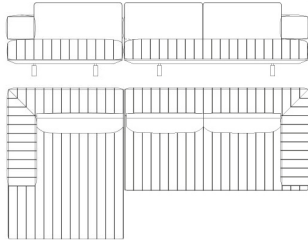

Composition with dormeuse

Standard features
L 380 D 170 H 85 cm
L 149.61 D 66.93 H 33.46 in

ARU.213.A

Modular dormeuse - left

Standard features
L 130 D 170 H 85 cm
L 51.18 D 66.93 H 33.46 in

ARU.213.B

Modular dormeuse - right

Standard features
L 130 D 170 H 85 cm
L 51.18 D 66.93 H 33.46 in

ARU.213.C

Modular sofa with arm - left

Standard features
L 250 D 115 H 85 cm
L 98.43 D 45.28 H 33.46 in

ARU.213.D

Modular sofa with arm - right

Standard features
L 250 D 105 H 85 cm
L 98.43 D 41.34 H 33.46 in

ARU.213.E

Modular sofa with arm - left

Standard features
L 210 D 115 H 85 cm
L 82.68 D 45.28 H 33.46 in

ARU.213.F

Modular sofa with arm - right

Standard features
L 210 D 115 H 85 cm
L 82.68 D 45.28 H 33.46 in

ARU.221.A

Armchair

Standard features
L 130 D 115 H 85 cm
L 51.18 D 45.28 H 33.46 in

ARU.211.A

3-seater sofa

Standard features
L 280 D 115 H 85 cm
L 110.24 D 45.28 H 33.46 in