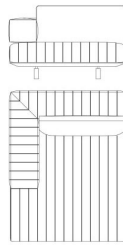

Composition with dormeuse

Standard features
L 380 D 170 H 85 cm
L 149.61 D 66.93 H 33.46 in

ARU.213.A

Modular dormeuse - left

Standard features
L 130 D 170 H 85 cm
L 51.18 D 66.93 H 33.46 in

ARU.213.B

Modular dormeuse - right

Standard features
L 130 D 170 H 85 cm
L 51.18 D 66.93 H 33.46 in

ARU.213.C

Modular sofa with arm - left

Standard features
L 250 D 115 H 85 cm
L 98.43 D 45.28 H 33.46 in

ARU.213.D

Modular sofa with arm - right

Standard features
L 250 D 105 H 85 cm
L 98.43 D 41.34 H 33.46 in

ARU.213.E

Modular sofa with arm - left

Standard features
L 210 D 115 H 85 cm
L 82.68 D 45.28 H 33.46 in

ARU.213.F

Modular sofa with arm - right

Standard features
L 210 D 115 H 85 cm
L 82.68 D 45.28 H 33.46 in

ARU.221.A

Armchair

Standard features
L 130 D 115 H 85 cm
L 51.18 D 45.28 H 33.46 in

ARU.211.A

3-seater sofa

Standard features
L 280 D 115 H 85 cm
L 110.24 D 45.28 H 33.46 in