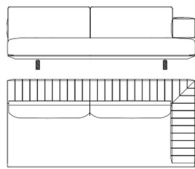

Modular sofa

Standard features
L 380 D 170 H 85 cm
L 149.61 D 66.93 H 33.46 in

ARU.213.A

Modular dormeuse (left)

Standard features
L 130 D 170 H 85 cm
L 51.18 D 66.93 H 33.46 in

ARU.213.B

Modular dormeuse (right)

Standard features
L 130 D 170 H 85 cm
L 51.18 D 66.93 H 33.46 in

ARU.213.C

Modular sofa with arm (left)

Standard features
L 250 D 115 H 85 cm
L 98.43 D 45.28 H 33.46 in

ARU.213.D

Modular sofa with arm (right)

Standard features
L 250 D 115 H 85 cm
L 98.43 D 45.28 H 33.46 in

ARU.213.E

Modular sofa with arm (left)

Standard features
L 210 D 115 H 85 cm
L 82.68 D 45.28 H 33.46 in

ARU.213.F

Modular sofa with arm (right)