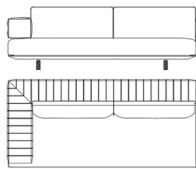

Modular sofa

Standard features
L 380 D 170 H 85 cm
L 149.61 D 66.93 H 33.46 in

ARU.213.A

Modular dormeuse (left)

Standard features
L 130 D 170 H 85 cm
L 51.18 D 66.93 H 33.46 in

ARU.213.B

Modular dormeuse (right)

Standard features
L 130 D 170 H 85 cm
L 51.18 D 66.93 H 33.46 in

ARU.213.C

Modular sofa with arm (left)

Standard features
L 250 D 115 H 85 cm
L 98.43 D 45.28 H 33.46 in

ARU.213.D

Modular sofa with arm (right)

Standard features
L 250 D 115 H 85 cm
L 98.43 D 45.28 H 33.46 in

ARU.213.E

Modular sofa with arm (left)

Standard features
L 210 D 115 H 85 cm
L 82.68 D 45.28 H 33.46 in

ARU.213.F

Modular sofa with arm (right)