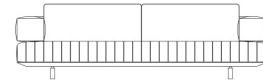

Composition with dormeuse

Standard features
L 380 D 170 H 85 cm
L 149.61 D 66.93 H 33.46 in

ARU.213.A

Modular dormeuse - left

Standard features
L 130 D 170 H 85 cm
L 51.18 D 66.93 H 33.46 in

ARU.213.B

Modular dormeuse - right

Standard features
L 130 D 170 H 85 cm
L 51.18 D 66.93 H 33.46 in

ARU.213.C

Modular sofa with arm - left

Standard features
L 250 D 115 H 85 cm
L 98.43 D 45.28 H 33.46 in

ARU.213.D

Modular sofa with arm - right

Standard features
L 250 D 105 H 85 cm
L 98.43 D 41.34 H 33.46 in

ARU.213.E

Modular sofa with arm - left

Standard features
L 210 D 115 H 85 cm
L 82.68 D 45.28 H 33.46 in

ARU.213.F

Modular sofa with arm - right

Standard features
L 210 D 115 H 85 cm
L 82.68 D 45.28 H 33.46 in

ARU.221.A

Armchair

Standard features
L 130 D 115 H 85 cm
L 51.18 D 45.28 H 33.46 in

ARU.211.A

3-seater sofa

Standard features
L 280 D 115 H 85 cm
L 110.24 D 45.28 H 33.46 in