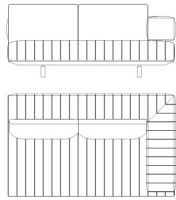

Composition with dormeuse

Standard features
L 380 D 170 H 85 cm
L 149.61 D 66.93 H 33.46 in

ARU.213.A

Modular dormeuse - left

Standard features
L 130 D 170 H 85 cm
L 51.18 D 66.93 H 33.46 in

ARU.213.B

Modular dormeuse - right

Standard features
L 130 D 170 H 85 cm
L 51.18 D 66.93 H 33.46 in

ARU.213.C

Modular sofa with arm - left

Standard features
L 250 D 115 H 85 cm
L 98.43 D 45.28 H 33.46 in

ARU.213.D

Modular sofa with arm - right

Standard features
L 250 D 105 H 85 cm
L 98.43 D 41.34 H 33.46 in

ARU.213.E

Modular sofa with arm - left

Standard features
L 210 D 115 H 85 cm
L 82.68 D 45.28 H 33.46 in

ARU.213.F

Modular sofa with arm - right

Standard features
L 210 D 115 H 85 cm
L 82.68 D 45.28 H 33.46 in

ARU.221.A

Armchair

Standard features
L 130 D 115 H 85 cm
L 51.18 D 45.28 H 33.46 in

ARU.211.A

3-seater sofa

Standard features
L 280 D 115 H 85 cm
L 110.24 D 45.28 H 33.46 in