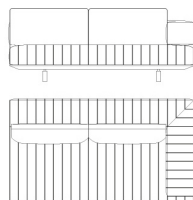

Composition with dormeuse

Standard features
L 380 D 170 H 85 cm
L 149.61 D 66.93 H 33.46 in

ARU.213.A

Modular dormeuse - left

Standard features
L 130 D 170 H 85 cm
L 51.18 D 66.93 H 33.46 in

ARU.213.B

Modular dormeuse - right

Standard features
L 130 D 170 H 85 cm
L 51.18 D 66.93 H 33.46 in

ARU.213.C

Modular sofa with arm - left

Standard features
L 250 D 115 H 85 cm
L 98.43 D 45.28 H 33.46 in

ARU.213.D

Modular sofa with arm - right

Standard features
L 250 D 105 H 85 cm
L 98.43 D 41.34 H 33.46 in

ARU.213.E

Modular sofa with arm - left

Standard features
L 210 D 115 H 85 cm
L 82.68 D 45.28 H 33.46 in

ARU.213.F

Modular sofa with arm - right

Standard features
L 210 D 115 H 85 cm
L 82.68 D 45.28 H 33.46 in

ARU.221.A

Armchair

Standard features
L 130 D 115 H 85 cm
L 51.18 D 45.28 H 33.46 in

ARU.211.A

3-seater sofa

Standard features
L 280 D 115 H 85 cm
L 110.24 D 45.28 H 33.46 in