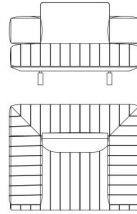

Composition with dormeuse

Standard features
L 380 D 170 H 85 cm
L 149.61 D 66.93 H 33.46 in

ARU.213.A

Modular dormeuse - left

Standard features
L 130 D 170 H 85 cm
L 51.18 D 66.93 H 33.46 in

ARU.213.B

Modular dormeuse - right

Standard features
L 130 D 170 H 85 cm
L 51.18 D 66.93 H 33.46 in

ARU.213.C

Modular sofa with arm - left

Standard features
L 250 D 115 H 85 cm
L 98.43 D 45.28 H 33.46 in

ARU.213.D

Modular sofa with arm - right

Standard features
L 250 D 105 H 85 cm
L 98.43 D 41.34 H 33.46 in

ARU.213.E

Modular sofa with arm - left

Standard features
L 210 D 115 H 85 cm
L 82.68 D 45.28 H 33.46 in

ARU.213.F

Modular sofa with arm - right

Standard features
L 210 D 115 H 85 cm
L 82.68 D 45.28 H 33.46 in

ARU.221.A

Armchair

Standard features
L 130 D 115 H 85 cm
L 51.18 D 45.28 H 33.46 in

ARU.211.A

3-seater sofa

Standard features
L 280 D 115 H 85 cm
L 110.24 D 45.28 H 33.46 in