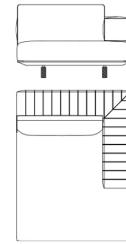

Modular sofa

Standard features
L 380 D 170 H 85 cm
L 149.61 D 66.93 H 33.46 in

ARU.213.A

Modular dormeuse (left)

Standard features
L 130 D 170 H 85 cm
L 51.18 D 66.93 H 33.46 in

ARU.213.B

Modular dormeuse (right)

Standard features
L 130 D 170 H 85 cm
L 51.18 D 66.93 H 33.46 in

ARU.213.C

Modular sofa with arm (left)

Standard features
L 250 D 115 H 85 cm
L 98.43 D 45.28 H 33.46 in

ARU.213.D

Modular sofa with arm (right)

Standard features
L 250 D 115 H 85 cm
L 98.43 D 45.28 H 33.46 in

ARU.213.E

Modular sofa with arm (left)

Standard features
L 210 D 115 H 85 cm
L 82.68 D 45.28 H 33.46 in

ARU.213.F

Modular sofa with arm (right)