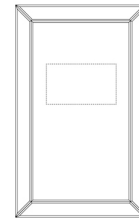

Selfie

MIRRORS

Selfie

MIRRORS

Structure in multilayer wood. Bevelled mirrors available in natural or bronze finishing.

SEL.511.B

Mirror

Standard features
L 80 D 8 H 80 cm
L 31.5 D 3.15 H 31.5 in

SEL.511.A

Mirror

Standard features
L 120 D 8 H 120 cm
L 47.24 D 3.15 H 47.24 in

SEL.512.C

Stand mirror

Standard features
L 90 D 8 H 160 cm
L 35.43 D 3.15 H 62.99 in

SEL.512.A

Stand mirror

Standard features
L 60 D 8 H 200 cm
L 23.62 D 3.15 H 78.74 in

SEL.512.B

Stand mirror

Standard features
L 160 D 8 H 250 cm
L 62.99 D 3.15 H 98.43 in

Standard features

cm
in

Selfie

MIRRORS