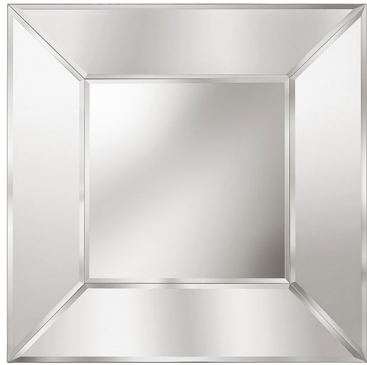

Selfie

MIRRORS

Selfie

MIRRORS

Structure in multilayer wood. Bevelled mirrors available in natural or bronze finishing.

SEL.511.B

Mirror

Standard features
L 80 D 8 H 80 cm
L 31.5 D 3.15 H 31.5 in

SEL.511.A

Mirror

Standard features
L 120 D 8 H 120 cm
L 47.24 D 3.15 H 47.24 in

SEL.512.C

Stand mirror

Standard features
L 90 D 8 H 160 cm
L 35.43 D 3.15 H 62.99 in

SEL.512.A

Stand mirror

Standard features
L 60 D 8 H 200 cm
L 23.62 D 3.15 H 78.74 in

SEL.512.B

Stand mirror

Standard features
L 160 D 8 H 250 cm
L 62.99 D 3.15 H 98.43 in

Standard features

cm
in

Selfie

MIRRORS

STRUCTURE

Mirror

Natural mirror

Bronzed mirror