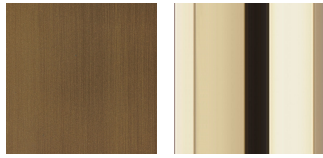

Sioraf

FLOOR LAMPS

Sioraf

FLOOR LAMPS

Brass structure available in gold or dark bronze finishing. Inside shade col. ivory

SIO.621.A

Floor lamp

Standard features

dia 31 cm H 160 cm
dia 12.2 in H 62.99 in

Sioraf

FLOOR LAMPS

UPHOLSTERY

Ivory fabric shade

See the detailed files in the "Technical information" section

Sioraf

FLOOR LAMPS

STRUCTURE

Metal

Brushed
bronze

Gold