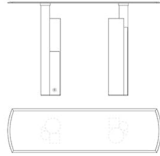

Antigua

CONSOLES

null

Antigua

CONSOLES

Metal base available in all them finishings from the collection. Top in beveled natural, bronze or smoked glass.

ANT.521.A

Console

Standard features

L 140 D 40 H 85 cm

L 55.12 D 15.75 H 33.46 in