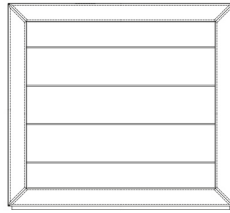

# Selfie

BOOKCASES

---

## BOOKCASES

Structure in multilayer wood. Bevelled mirrors available in natural or bronze finishing. Fixed shelves in natural or bronze glass. For size 250 cm, back available in oak col. glossy wengé. Fixed shelves in natural or bronze glass.

SEL.112.A

Bookcase

SEL.541.A

Bookcase

Standard features

L 110 D 28 H 214 cm  
L 43.31 D 11.02 H 84.25 in

Standard features

L 250 D 32 H 230 cm  
L 98.43 D 12.6 H 90.55 in