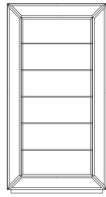

# Selfie

BOOKCASES

---

## BOOKCASES

Structure in multilayer wood. Bevelled mirrors available in natural or bronze finishing. Fixed shelves in natural or bronze glass. For size 250 cm, back available in oak col. glossy wengé. Fixed shelves in natural or bronze glass.

SEL.112.A

Bookcase

SEL.541.A

Bookcase

Standard features

L 110 D 28 H 214 cm  
L 43.31 D 11.02 H 84.25 in

Standard features

L 250 D 32 H 230 cm  
L 98.43 D 12.6 H 90.55 in