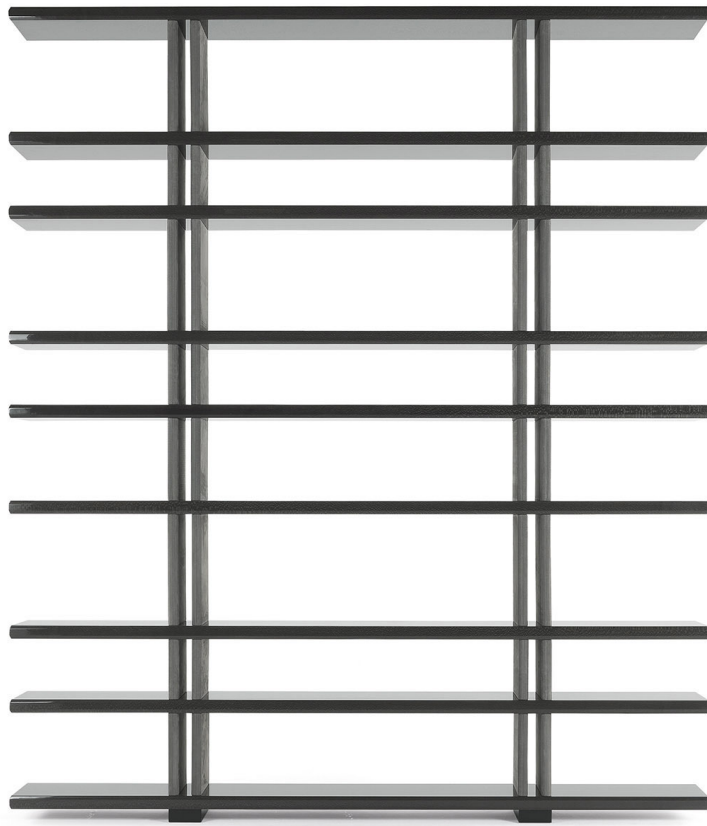

Wall_2

BOOKCASES

Wall_2

BOOKCASES

Modular bookcase. Structure in multilayer wood. Shelves in oak col. glossy wengé or glossy Carbalho rose or grey colour. Pillars covered with leather available from the collection. Modular pillars with shelf available in three heights: 33, 43, 56 cm. RC "jewel logo" with Swarovski crystals in melted brass available in platinum or golden finishing.

COMPOSITION A

Bookcase

Standard features
L 600 D 35 H 408 cm
L 236.22 D 13.78 H 160.63 in

WL2.542.A

Modular bookcase - basement

Standard features
L 300 D 35 H 12 cm
L 118.11 D 13.78 H 4.72 in

WL2.542.B

Modular bookcase - shelf + pillars

Standard features
L 300 D 35 H 33 cm
L 118.11 D 13.78 H 12.99 in

WL2.542.C

Modular bookcase - shelf + pillars

Standard features
L 300 D 35 H 43 cm
L 118.11 D 13.78 H 16.93 in

WL2.542.D

Modular bookcase - shelf + pillars

STRUCTURE

Wood

Rose Carbalho
veneered

Grey Carbalho
veneered