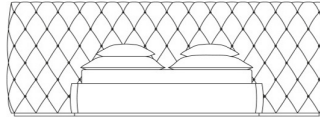

LIM.312.A

Bed (for mattress 180x200)

LIM.312.B

Bed (for mattress 200x200)

Standard features

L 330 D 240 H 120 cm
L 129.92 D 94.49 H 47.24 in

Standard features

L 350 D 240 H 120 cm
L 137.8 D 94.49 H 47.24 in