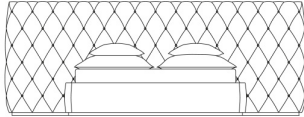

Limbo

BEDS

Limbo

BEDS

Structure in poplar wood and foam. Upholstery in fabric or leather from the collection with headboard in capitonnè. Optional golden nails for capitonnè. RC "Jewel logo" in melted brass available in platinum or golden finishing.

LIM.312.A

Bed (for mattress 180x200)

LIM.312.B

Bed (for mattress 200x200)

Standard features

L 330 D 240 H 120 cm
L 129.92 D 94.49 H 47.24 in

Standard features

L 350 D 240 H 120 cm
L 137.8 D 94.49 H 47.24 in