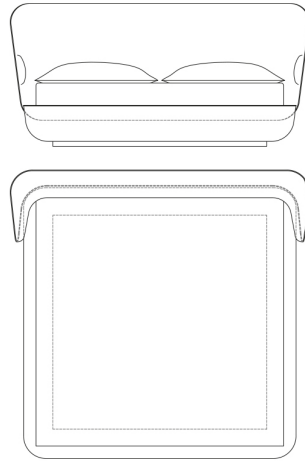

Key west

BEDS

A bed with an attractive design, characterized by sinuous and rounded shapes, enhanced by the enveloping backrest. Sensuality, hospitality and charm in a single piece of furniture: the perfect ingredients for creating a seductive relaxing setting in pure Roberto Cavalli Home Interiors style.

Key west

BEDS

Structure in multi-layer wood and foam. Upholstery in fabric or leather from the collection. Wooden base matt black lacquered.

KEY.312.A

Bed (for mattress 180x200)

Standard features

L 222 D 233 H 115 cm
L 87.4 D 91.73 H 45.28 in

KEY.312.B

Bed (for mattress 200x200)

Standard features

L 242 D 233 H 115 cm
L 95.28 D 91.73 H 45.28 in

Key west

BEDS

UPHOLSTERY

Leather cat. A