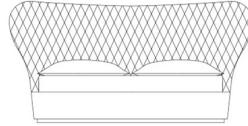

Grace

BEDS

Grace

BEDS

Structure in beech wood and foam. Headboard in fabric or leather from the collection. RC logo in melted brass available in platinum or golden finishing.

GRC.312.A

Bed (for mattress 180x200)

GRC.312.B

Bed (for mattress 200x200)

Standard features
L 245 D 234 H 131 cm
L 96.46 H 51.57 in

Standard features
L 265 D 234 H 131 cm
L 104.33 H 51.57 in

Grace

BEDS

UPHOLSTERY

Leather cat. A