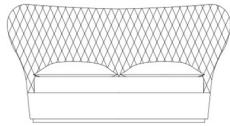

Grace

BEDS

Grace

BEDS

Structure in beech wood and foam. Headboard in fabric or leather from the collection. RC logo in melted brass available in platinum or golden finishing.

GRC.312.A

Bed (for mattress 180x200)

GRC.312.B

Bed (for mattress 200x200)

Standard features
L 245 D 234 H 131 cm
L 96.46 H 51.57 in

Standard features
L 265 D 234 H 131 cm
L 104.33 H 51.57 in

Grace

BEDS

UPHOLSTERY

Leather cat. A