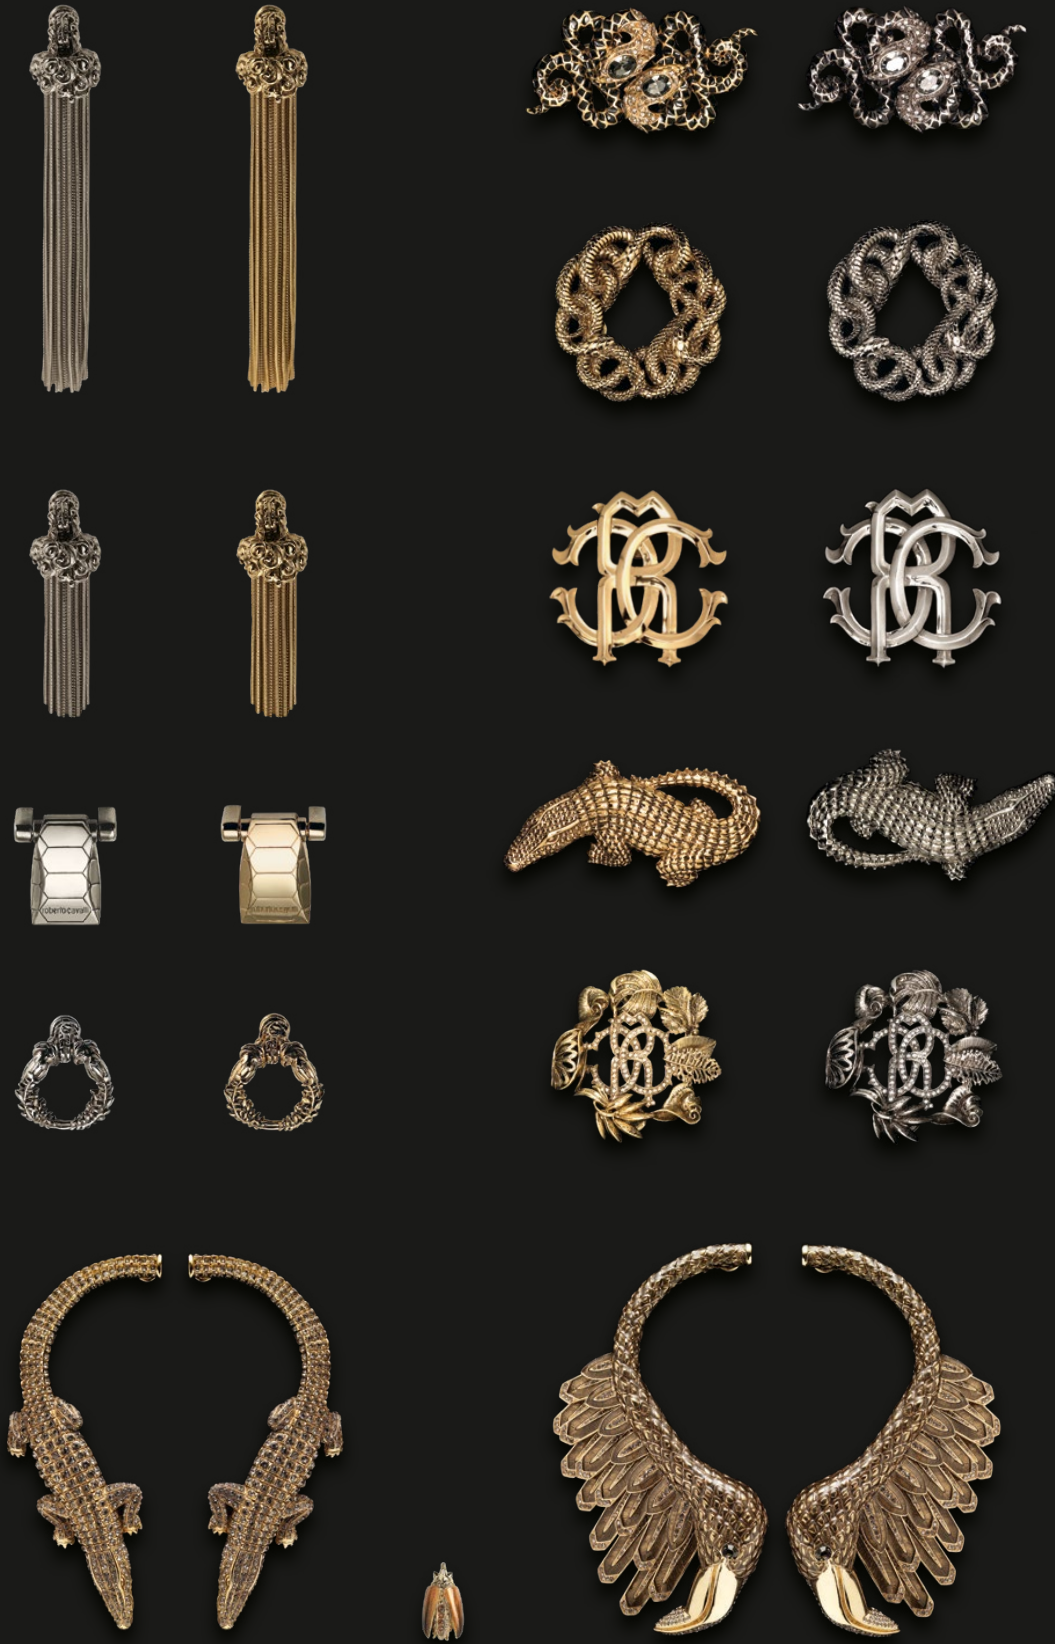

JEWEL HANDLES

MELTED BRASS AVAILABLE IN POLISHED GOLD OR POLISHED PLATINUM AND WITH SWAROVSKI CRYSTALS.